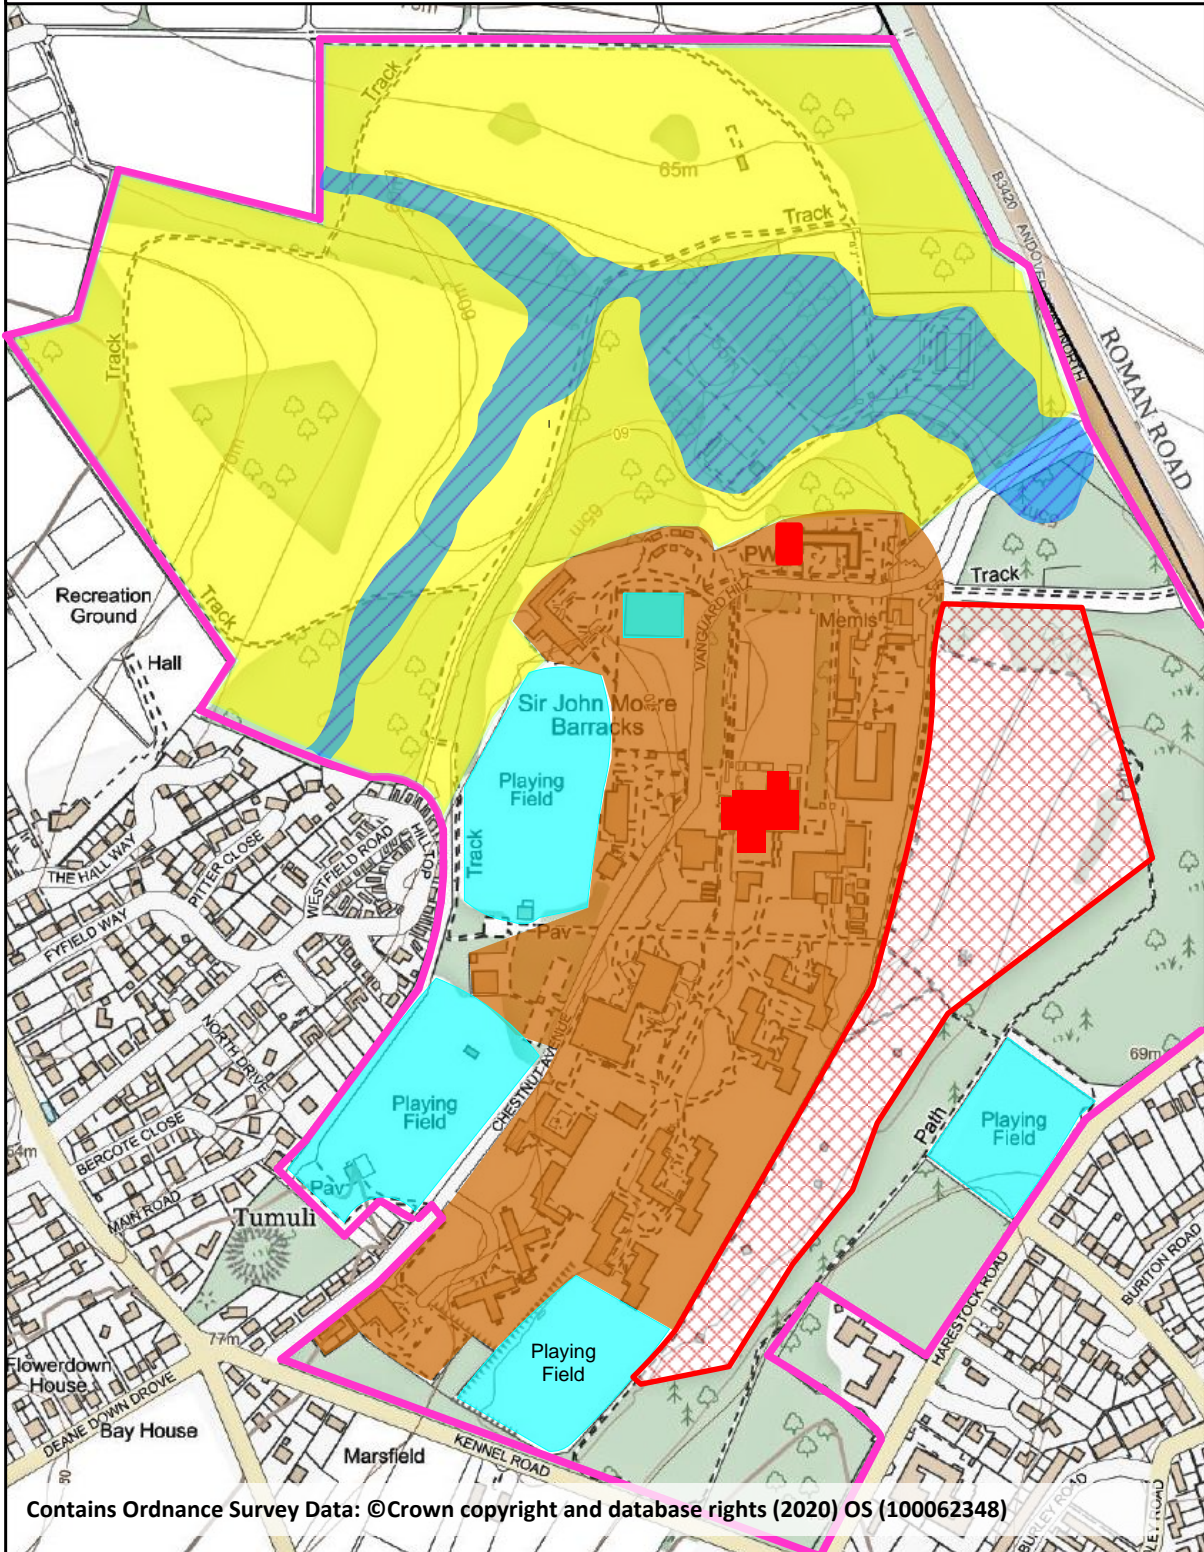

MoD Flowerdown (Sir John Moore Barracks) 2020  
 Littleton & Harestock Parish Council Perspective

- |   |  |
|---|--|
|  <b>Barracks (Brownfield Zone)</b>                                     |  <b>Playing Fields/Pitches may be kept</b>            |
|  <b>Relict Chalk Downland &amp; tree plantations/improved woodland</b> |  <b>Buildings may be kept</b>                         |
|  <b>Site of Importance for Nature Conservation in Hampshire</b>        |  <b>Flood Effects Zone General Area Approximation</b> |