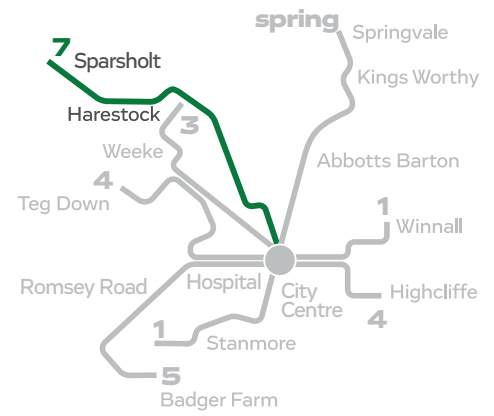

Winchester | Sparsholt or Salisbury Mondays to Fridays except public holidays

Winchester Bus Station stand F
Winchester City Road stop Rc
Westgate School
Harestock March Hare
Littleton Crossroads
Stockbridge Church
Sparsholt College
Stockbridge Town Hall
Lopcombe Corner
Laverstock The Green
Salisbury Milford Street stop W
Sparsholt Woodman Close
Littleton Crossroads
Harestock March Hare
Westgate School
Winchester Rail Station Subway
Winchester City Road stop Rd
Winchester Bus Station

Please note:
This journey runs on school days only. This journey runs on school holidays only.

Winchester Bus Station stand F
Winchester City Road stop Rc
Harestock March Hare
Littleton Crossroads
Salisbury Milford Street stop W
Laverstock The Green
Lopcombe Corner
Stockbridge Church
Sparsholt College
Sparsholt Woodman Close
Littleton Crossroads
Harestock March Hare
Winchester City Road stop Rd
Winchester Bus Station

Please note:
This journey runs on school days only.

Saturdays

0845	1107	1307	1550	1750
0849	1111	1311	1554	1754
0856	1118	1318	1601	1801
0900	1122	1322	1605	1805
▼	▼	▼	▼	▼
▼	▼	▼	▼	▼
▼	▼	▼	▼	▼
▼	▼	▼	▼	▼
0906	1128	1328	1611	1811
0911	1133	1333	1616	1816
0919	1141	1341	1624	1824
0922	1144	1344	1627	1827
0931	1153	1353	1636	1836
0934	1156	1356	1639	1839